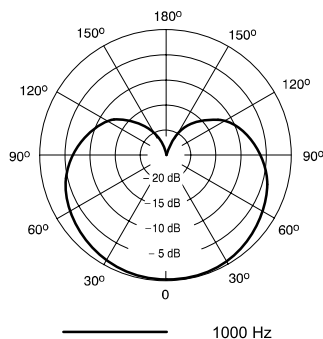

Polar Pattern