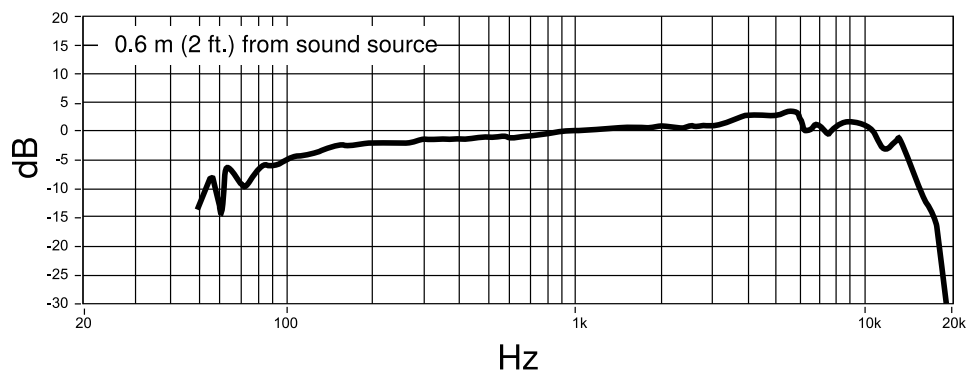

Frequency Response

SHURE®

LEGENDARY
PERFORMANCE™

www.shure.com

© 2015 Shure Incorporated