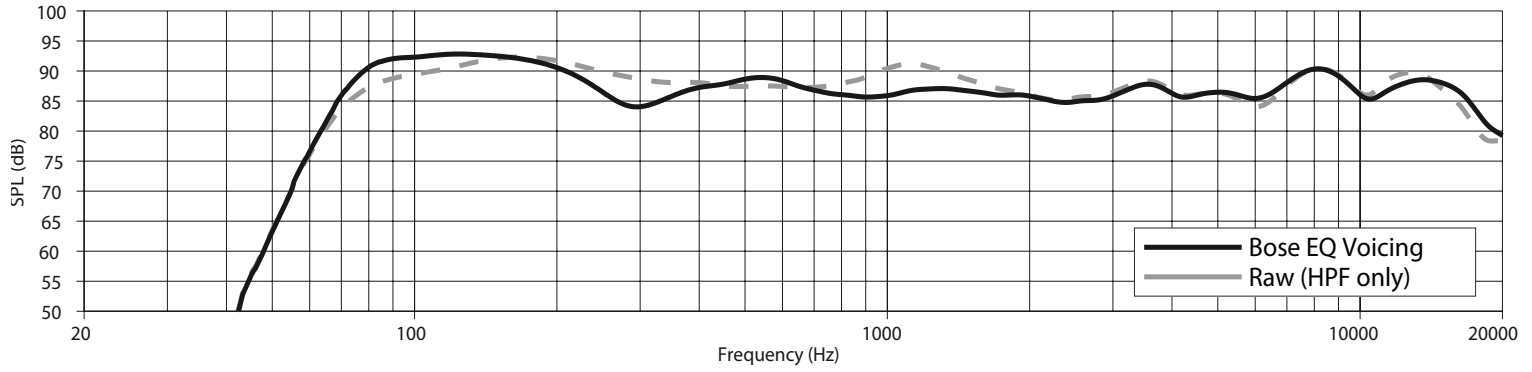

DesignMax DM5SE

surface-mounted loudspeaker

On-Axis Frequency Response

Impedance