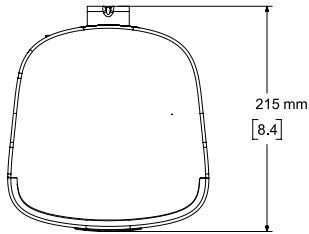

Impedance

Beamwidth ⁶

For additional specifications and application information, please visit PRO.BOSE.COM. Specifications subject to change without notice. 09/2020

DesignMax DM5SE

surface-mounted loudspeaker

Dimensions

Top View

Rear View
BRACKET ONLY

Front View
GRILLE REMOVED FOR CLARITY

Right View
DIMENSIONS APPLY TO BOTH SIDES

Rear View
BRACKET/INPUT COVER REMOVED FOR CLARITY

- NOTES:
1. DIMENSIONS ARE IN MILLIMETERS OVER INCHES
 2. WEIGHT APPROX 4.38kg [9.7lbs] (SPEAKER ONLY)
WEIGHT W/BRACKET APPROX 4.75kg [10.5lbs]