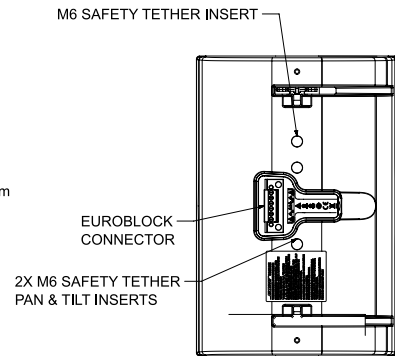

Dimensions

Top View

Rear View
BRACKET ONLY

Front View
GRILLE REMOVED FOR CLARITY

Right View
DIMENSIONS APPLY TO BOTH SIDES

Rear View
BRACKET/INPUT COVER REMOVED FOR CLARITY

- NOTES:
1. DIMENSIONS ARE IN MILLIMETERS OVER INCHES
 2. WEIGHT APPROX 4.38kg [9.7lbs] (SPEAKER ONLY)
WEIGHT W/BRACKET APPROX 4.75kg [10.5lbs]