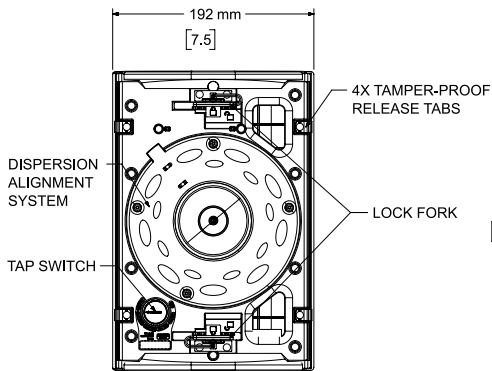

Impedance

Beamwidth ⁶

For additional specifications and application information, please visit PRO.BOSE.COM. Specifications subject to change without notice. 09/2020

DesignMax DM5SE

surface-mounted loudspeaker

Dimensions

Top View

Rear View
BRACKET ONLY

Front View
GRILLE REMOVED FOR CLARITY

Right View
DIMENSIONS APPLY TO BOTH SIDES

Rear View
BRACKET/INPUT COVER REMOVED FOR CLARITY

- NOTES:
1. DIMENSIONS ARE IN MILLIMETERS OVER INCHES
 2. WEIGHT APPROX 4.38kg [9.7lbs] (SPEAKER ONLY)
WEIGHT W/BRACKET APPROX 4.75kg [10.5lbs]