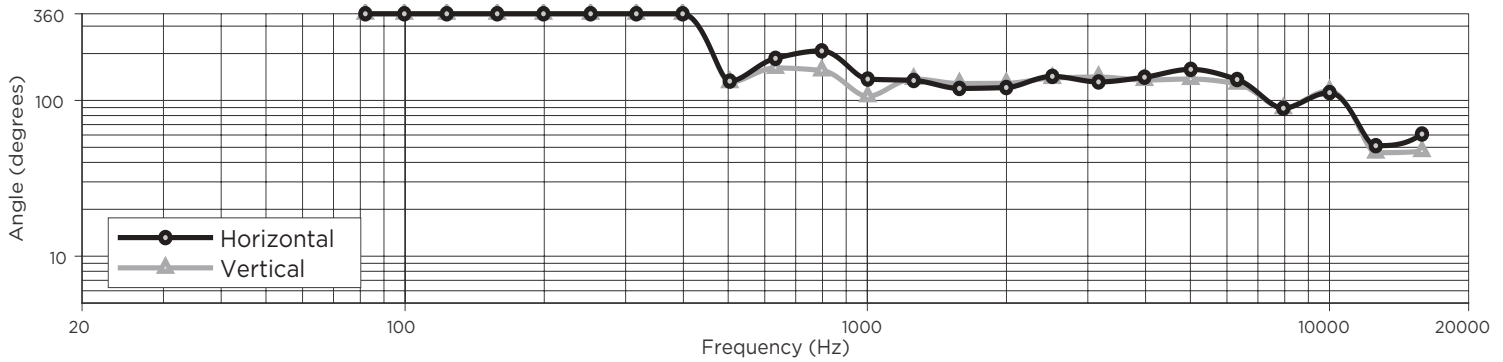

Impedance

Beamwidth ⁶

For additional specifications and application information, please visit PRO.BOSE.COM. Specifications subject to change without notice. 09/2020

DesignMax DM5SE

surface-mounted loudspeaker