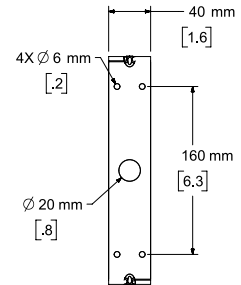

Impedance

Beamwidth ⁶

For additional specifications and application information, please visit PRO.BOSE.COM. Specifications subject to change without notice. 09/2020

DesignMax DM5SE

surface-mounted loudspeaker

Dimensions

Top View

Rear View
BRACKET ONLY

Front View
GRILLE REMOVED FOR CLARITY

Right View
DIMENSIONS APPLY TO BOTH SIDES

Rear View
BRACKET/INPUT COVER REMOVED FOR CLARITY

- NOTES:
1. DIMENSIONS ARE IN MILLIMETERS OVER INCHES
 2. WEIGHT APPROX 4.38kg [9.7lbs] (SPEAKER ONLY)
WEIGHT W/BRACKET APPROX 4.75kg [10.5lbs]