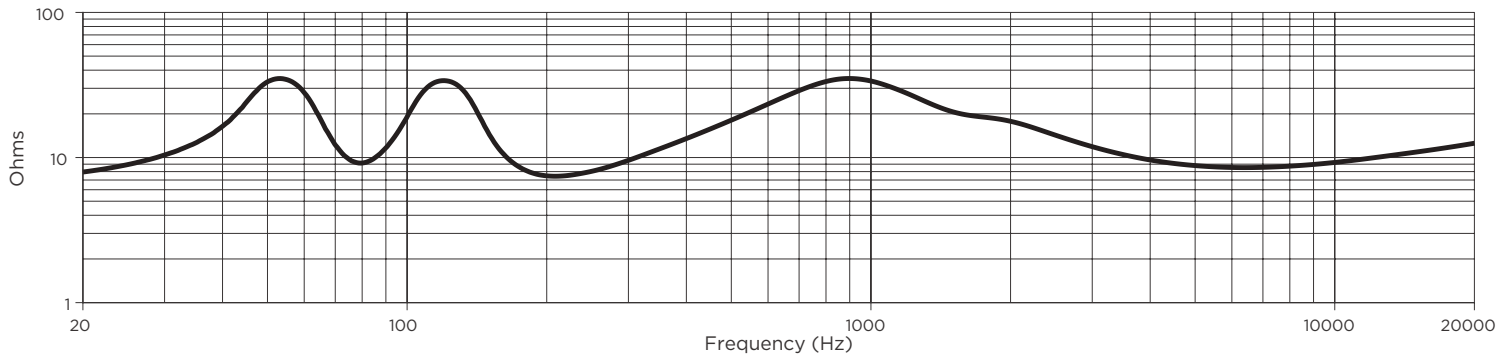

Impedance

Beamwidth ⁶

For additional specifications and application information, please visit PRO.BOSE.COM. Specifications subject to change without notice. 09/2020

DesignMax DM5SE

surface-mounted loudspeaker