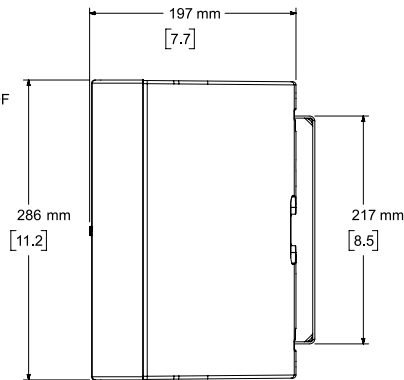

Dimensions

Top View

Rear View
BRACKET ONLY

Front View
GRILLE REMOVED FOR CLARITY

Right View
DIMENSIONS APPLY TO BOTH SIDES

Rear View
BRACKET/INPUT COVER REMOVED FOR CLARITY

- NOTES:
1. DIMENSIONS ARE IN MILLIMETERS OVER INCHES
 2. WEIGHT APPROX 4.38kg [9.7lbs] (SPEAKER ONLY)
WEIGHT W/BRACKET APPROX 4.75kg [10.5lbs]